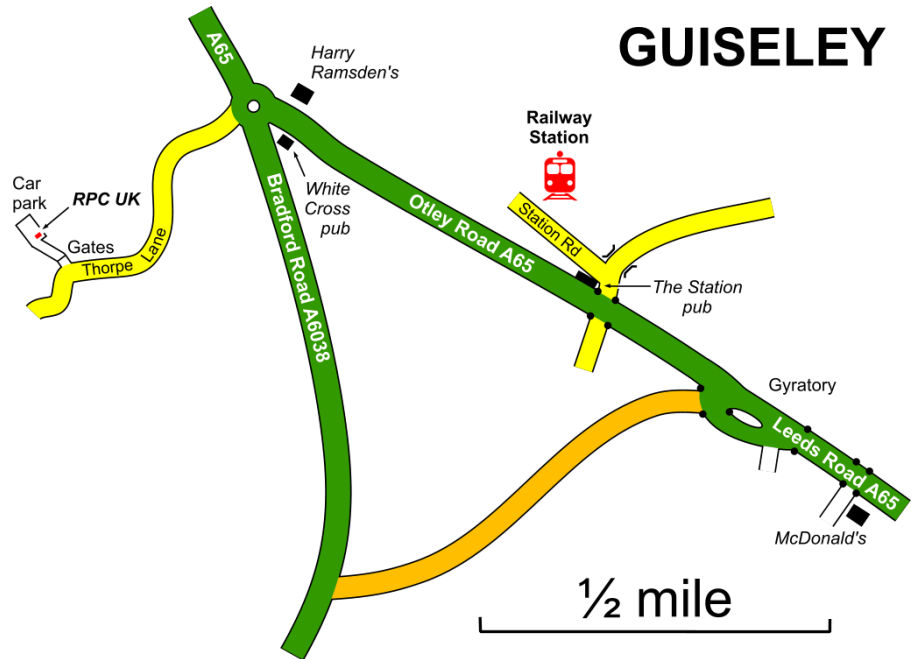

Directions to RPC UK

**I, Courtyard Buildings
Hawksworth Estate
Thorpe Lane
Guiselay, Leeds
LS20 8LG
Tel: 01943 222001**

By Road Guiseley is on the A65 (signposted Ilkley / Skipton / Airport), and about 10 miles North West from Leeds.

From Leeds A65: as you enter Guiseley, McDonalds will be on your left. – go straight on at these lights.

Continue straight on at the “Guiselay Gyratory” and straight on at the set of lights with the Station Pub.

At the next roundabout, take the 2nd exit to Thorpe Lane.

After about half a mile, you will see the entrance to Hawksworth Estate on your right. As you approach the gates they will automatically open.

At the end of the drive you will find a large car park. RPC offices are in the courtyard.

By Rail / Air

Guiselay has its own railway station with a half hourly service from Leeds and Bradford mainline stations. Guiseley is a 12 minute journey from Leeds on the Ilkley line. From Guiseley station, it is a good 20 minute walk. We offer a pickup service from the station so just let us know which train you are on and we'll be there to greet you.

Leeds Bradford International Airport is 10 minutes drive away – taxis at the airport are plentiful and less than £10 fare.

Lunches & Refreshments

These are provided – please let us know if you have any special dietary requirements. Dress code is casual.